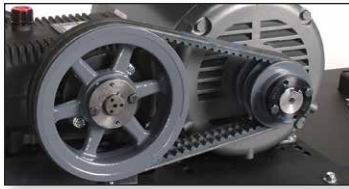

◀ **Belt Pulley System** with notched V-belts and cast iron pulleys reduce belt slippage and offer longer belt life with cooler operation.

■ Insulated, fatigue-free, spring-loaded **Trigger Gun** with stainless steel, insulated, easy-grip **Spray Wand** make for easy point-and-shoot cleaning action.

■ Convenient **Hose/Gun Hanger** for carrying and accessing hose and gun.

■ 1¼-inch chrome-plated **Handles** on front and back for convenience in vehicle loading and unloading.

■ 50 feet of steel-wire braid **High Pressure Hose** rated for up to 6000 PSI with 24-inch **Hose Guard** for burst protection and **Swivel Crimp Fitting** for tangle-free handling of hose and trigger gun.

■ Easy-to-attach **Detergent Injector** for easy application of soap.

■ Oil-bath, forged brass **Belt-Drive Pump** has a 7-year limited warranty on oil-end of pump.

■ Two spring-loaded **Rubber Pad Feet** absorb vibration for long life and keep the unit from "walking".

■ Four-ply, 13-inch tubed **Pneumatic Tires** make for easy maneuvering in any terrain (PE3-11024D uses 10-inch tires).

www.landa.com

WHY CHOOSE THE PE

The PE is the beefiest unit of our belt-drive, cold water pressure washer line offering ten models with cleaning power of up to 3000 PSI.